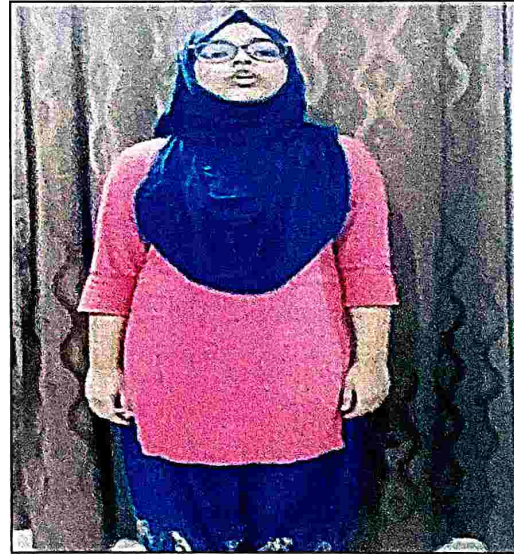

**KONKAN MUSLIM EDUCATION SOCIETY'S
COLLEGE OF EDUCATION**
Old Thana Road, Rais High School compound, Bhiwandi 421302

ONLINE CELEBRATION OF HINDI DIWAS

REPORT

Hindi Diwas was organized in (K.M.E.S College of Education B.Ed and D.El.Ed) on 14th September 2020. KMES College of Education celebrated Hindi Diwas in a grand way by presenting Skits, Poem, Dohe, Quotes, Speech, PPT on the importance of Hindi Diwas commitment to all aspects of Education students of B.Ed and D.El.Ed actively participated and showed their interest. Everything went on in a smooth way under the sincere guidance of Lect. Abeda Faruk Shaikh.